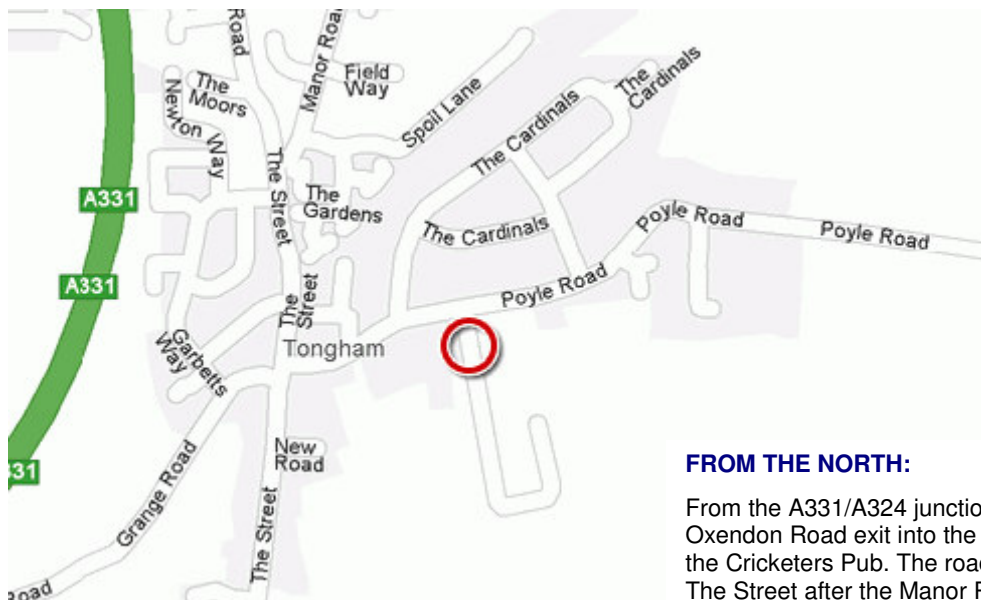

TONGHAM COMMUNITY ASSOCIATION

How to find us

Tongham Community & Sports Centre
Tongham Recreation Ground
Poyle Road
Tongham, Farnham
Surrey GU10 1DU

FROM THE NORTH:

From the A331/A324 junction take the Oxendon Road exit into the Village past the Cricketers Pub. The road becomes The Street after the Manor Road junction on the left. After the pedestrian crossing turn left into Poyle Road (immediately before White Hart Pub mini roundabout) The Recreation Ground is 200 meters on the right.

FROM THE NORTH EAST:

From the Wheatsheaf Pub Roundabout on the A324 take Manor Road exit into the Village, turn left into The Street at the T- junction and follow the above directions.

FROM THE SOUTH:

Take the Tongham exit from the A31 and enter the village down The Street. Immediately after the White Hart Pub mini roundabout and prior to the pedestrian crossing turn right into Poyle Road. The Recreation Ground is 200 meters on the right.